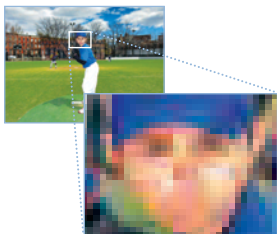

WITHOUT SUPER STEADYSHOT

WITH SUPER STEADYSHOT

Sony captures the moment without the harshness of flash. (Sample photos for illustration purposes.)

Sony's sports stars.

Do you shoot kids' sports? Our DSC-H7 and DSC-H9 offer a 15x optical zoom lens that gets you far closer than conventional lenses. Since 15x optical zoom can magnify the effect of camera shake, Super SteadyShot® stabilization helps keep your pictures clearer. And since sports can mean blur, our Advanced Sports Shooting Mode, intelligent continuous Auto Focus and ultra-fast 1/4000 second shutter deliver razor-sharp results. ▼

DIGITAL ZOOM

OPTICAL ZOOM

15x optical zoom brings you closer to the action without sacrificing resolution the way digital zoom can. (Sample photos for illustration purposes.)

Thousands of pictures in your pocket.